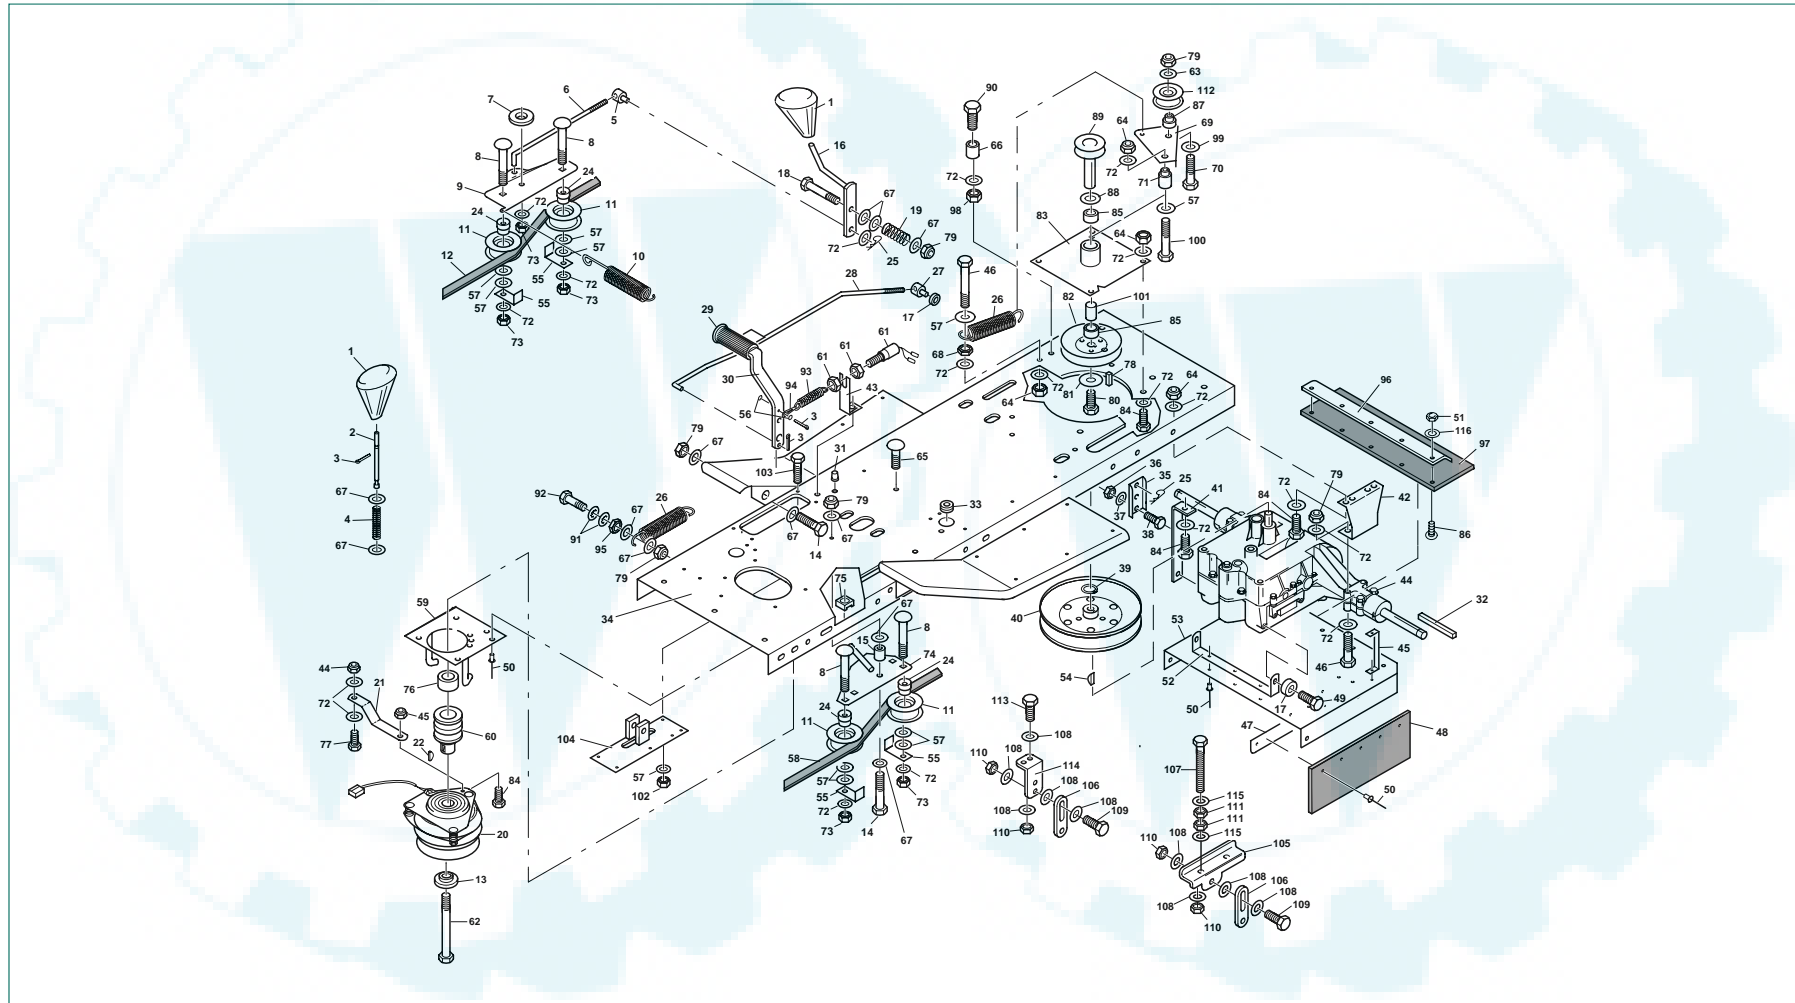

Westwood

Tractor Chassis, PTO, Brake & Cutter Controls

A L L Y E A R R O U N D P E R F O R M A N C E